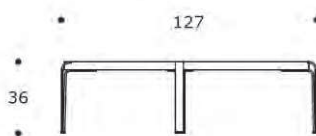

volume / volume 0,850 - 0,979 m<sup>3</sup>  
colli / boxes 1 - 2 (piano marmo / marble top)

DESCRIZIONE / DESCRIPTION	CODICE / CODE	EURO / EURO
<p>tavolo basso con piano in essenza palissandro opaco o tabacco opaco, gambe in acciaio finitura brunito spazzolato coffee table with matt rosewood or matt tobacco rosewood wooden top, brushed bronzed steel legs</p>	TVAT01	
<p><b>altre finiture piano</b> <b>other top finishings</b></p> <p>palissandro lucido-palissandro tabacco lucido / polish rosewood-polish tobacco rosewood ebano macassar-noir opaco / matt macassar ebony-matt noir ebony ebano macassar-noir lucido / polish macassar ebony-polish noir ebony piuma di noce / burr walnut piuma di noce grigia / grey burr walnut lacca lucida / polish lacquer</p>	<p>sovrapprezzo / surcharge</p> <p>sovrapprezzo / surcharge</p> <p>sovrapprezzo / surcharge</p> <p>sovrapprezzo / surcharge</p> <p>sovrapprezzo / surcharge</p> <p>sovrapprezzo / surcharge</p>	
<p>marmo "nero marquinia" sp.mm.20, profilo bordo sottopiano in lacca nera lucida / "nero marquinia" marble 20 mm th with rim in black polished lacquer</p> <p>marmo "emperador dark" sp.mm.20, profilo bordo sottopiano in lacca liquirizia lucida / "emperador dark" marble 20 mm th with rim in licorice polished lacquer</p> <p>marmo "calacatta gold" sp.mm.20 profilo bordo sottopiano in lacca beige lucida / "calacatta gold" marble 20 mm th with rim in beige polished lacquer</p> <p>marmo "silver wave" sp mm.20, profilo bordo sottopiano in lacca ghisa lucida / "silver wave" marble 20 mm th with rim in iron polished lacquer</p> <p>marmo "azul macaubas" sp.mm.20, profilo bordo sottopiano in lacca beige lucida / "azul macaubas" marble 20 mm th with rim in beige polished lacquer</p>	<p>sovrapprezzo / surcharge</p> <p>sovrapprezzo / surcharge</p> <p>sovrapprezzo / surcharge</p> <p>sovrapprezzo / surcharge</p> <p>sovrapprezzo / surcharge</p>	
<p><b>altre finiture acciaio</b> <b>other steel finishings</b></p> <p>nichel spazzolato / brushed nickel</p>	<p>sovrapprezzo / surcharge</p>	