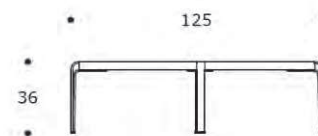

volume / volume 0,850 - 0,979 m<sup>3</sup>  
colli / boxes 1 - 2 (piano marmo / marble top)

DESCRIZIONE / DESCRIPTION	CODICE / CODE	EURO / EURO
<p>tavolo basso con piano in essenza palissandro opaco o tabacco opaco, gambe in acciaio finitura brunito spazzolato coffee table with matt rosewood or matt tobacco rosewood wooden top, brushed bronzed steel legs</p>	TVAT01	
<p><b>altre finiture piano</b> <b>other top finishings</b></p> <p>palissandro lucido-palissandro tabacco lucido / polish rosewood-polish tobacco rosewood ebano macassar-noir opaco / matt macassar ebony-matt noir ebony ebano macassar-noir lucido / polish macassar ebony-polish noir ebony piuma di noce / burr walnut piuma di noce grigia / grey burr walnut lacca lucida / polish lacquer</p>	<p>sovrapprezzo / surcharge</p> <p>sovrapprezzo / surcharge</p> <p>sovrapprezzo / surcharge</p> <p>sovrapprezzo / surcharge</p> <p>sovrapprezzo / surcharge</p> <p>sovrapprezzo / surcharge</p>	
<p>marmo "nero marquinia" sp.mm.20, profilo bordo sottopiano in lacca nera lucida / "nero marquinia" marble 20 mm th with rim in black polished lacquer</p> <p>marmo "emperador dark" sp.mm.20, profilo bordo sottopiano in lacca liquirizia lucida / "emperador dark" marble 20 mm th with rim in licorice polished lacquer</p> <p>marmo "calacatta gold" sp.mm.20 profilo bordo sottopiano in lacca beige lucida / "calacatta gold" marble 20 mm th with rim in beige polished lacquer</p> <p>marmo "silver wave" sp mm.20, profilo bordo sottopiano in lacca ghisa lucida / "silver wave" marble 20 mm th with rim in iron polished lacquer</p> <p>marmo "azul macaubas" sp.mm.20, profilo bordo sottopiano in lacca beige lucida / "azul macaubas" marble 20 mm th with rim in beige polished lacquer</p>	<p>sovrapprezzo / surcharge</p> <p>sovrapprezzo / surcharge</p> <p>sovrapprezzo / surcharge</p> <p>sovrapprezzo / surcharge</p> <p>sovrapprezzo / surcharge</p>	
<p><b>altre finiture acciaio</b> <b>other steel finishings</b></p> <p>nichel spazzolato / brushed nickel</p>	<p>sovrapprezzo / surcharge</p>	