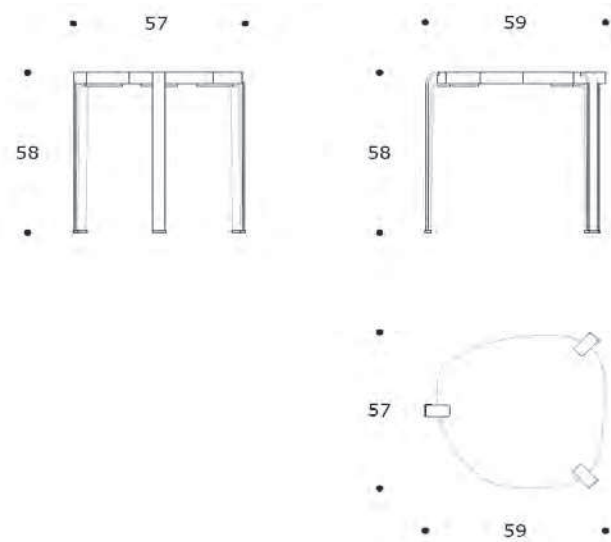

volume / volume 0,314 - 0,341 m<sup>3</sup>  
colli / boxes 1 - 2 (piano marmo / marble top)

DESCRIZIONE / DESCRIPTION	CODICE / CODE	EURO / EURO
<p>tavolo appoggio con piano in essenza palissandro opaco o tabacco opaco, gambe in acciaio finitura brunito spazzolato side table with matt rosewood or matt tobacco rosewood wooden top, brushed bronzed steel legs</p>	TVAT03	
<p><b>altre finiture piano</b> other top finishings</p> <p>palissandro lucido-palissandro tabacco lucido / polish rosewood-polish tobacco rosewood ebano macassar-noir opaco / matt macassar ebony-matt noir ebony ebano macassar-noir lucido / polish macassar ebony-polish noir ebony piuma di noce / burr walnut piuma di noce grigia / grey burr walnut lacca lucida / polish lacquer</p>	<p>sovrapprezzo / surcharge</p> <p>sovrapprezzo / surcharge</p> <p>sovrapprezzo / surcharge</p> <p>sovrapprezzo / surcharge</p> <p>sovrapprezzo / surcharge</p> <p>sovrapprezzo / surcharge</p>	
<p>marmo "nero marquinia" sp.mm.20, profilo bordo sottopiano in lacca nera lucida / "nero marquinia" marble 20 mm th with rim in black polished lacquer</p> <p>marmo "emperador dark" sp.mm.20, profilo bordo sottopiano in lacca liquirizia lucida / "emperador dark" marble 20 mm th with rim in licorice polished lacquer</p> <p>marmo "calacatta gold" sp.mm.20 profilo bordo sottopiano in lacca beige lucida / "calacatta gold" marble 20 mm th with rim in beige polished lacquer</p> <p>marmo "silver wave" sp mm.20, profilo bordo sottopiano in lacca ghisa lucida / "silver wave" marble 20 mm th with rim in iron polished lacquer</p> <p>marmo "azul macaubas" sp.mm.20, profilo bordo sottopiano in lacca beige lucida / "azul macaubas" marble 20 mm th with rim in beige polished lacquer</p>	<p>sovrapprezzo / surcharge</p> <p>sovrapprezzo / surcharge</p> <p>sovrapprezzo / surcharge</p> <p>sovrapprezzo / surcharge</p> <p>sovrapprezzo / surcharge</p>	
<p><b>altre finiture acciaio</b> other steel finishings</p> <p>nichel spazzolato / brushed nickel</p>	<p>sovrapprezzo / surcharge</p>	