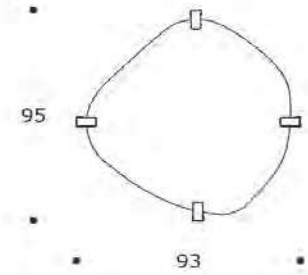

AT80 | TVAT02

TAVOLO BASSO | COFFEE TABLE

volume / volume 0,562 - 0,637 m³
colli / boxes 1 - 2 (piano marmo / marble top)

DESCRIZIONE / DESCRIPTION	CODICE / CODE	EURO / EURO
tavolo basso con piano in essenza palissandro opaco o tabacco opaco, gambe in acciaio finitura brunito spazzolato <i>coffee table with matt rosewood or matt tobacco rosewood wooden top, brushed bronzed steel legs</i>	TVAT02	
altre finiture piano other top finishings		
palissandro lucido-palissandro tabacco lucido / <i>polish rosewood-polish tobacco rosewood</i>	sovrapprezzo / surcharge	
ebano macassar-noir opaco / <i>matt macassar ebony-matt noir ebony</i>	sovrapprezzo / surcharge	
ebano macassar-noir lucido <i>polish macassar ebony-polish noir ebony</i>	sovrapprezzo / surcharge	
piuma di noce / <i>burr walnut</i>	sovrapprezzo / surcharge	
piuma di noce grigia / <i>grey burr walnut</i>	sovrapprezzo / surcharge	
lacca lucida / <i>polish lacquer</i>	sovrapprezzo / surcharge	
marmo "nero marquinia" sp.mm.20, profilo bordo sottopiano in lacca nera lucida / <i>"nero marquinia" marble 20 mm th with rim in black polished lacquer</i>	sovrapprezzo / surcharge	
marmo "emperador dark" sp.mm.20, profilo bordo sottopiano in lacca liquirizia lucida / <i>"emperador dark" marble 20 mm th with rim in licorice polished lacquer</i>	sovrapprezzo / surcharge	
marmo "calacatta gold" sp.mm.20 profilo bordo sottopiano in lacca beige lucida / <i>"calacatta gold" marble 20 mm th with rim in beige polished lacquer</i>	sovrapprezzo / surcharge	
marmo "silver wave" sp mm.20, profilo bordo sottopiano in lacca ghisa lucida / <i>"silver wave" marble 20 mm th with rim in iron polished lacquer</i>	sovrapprezzo / surcharge	
marmo "azul macaubas" sp.mm.20, profilo bordo sottopiano in lacca beige lucida / <i>"azul macaubas" marble 20 mm th with rim in beige polished lacquer</i>	sovrapprezzo / surcharge	
altre finiture acciaio other steel finishings		
nicel spazzolato / <i>brushed nickel</i>	sovrapprezzo / surcharge