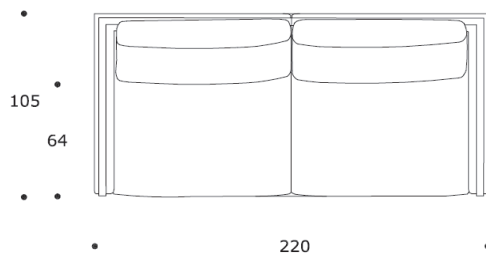

DIVANO | SOFA

IMBOTTITI  
UPHOLSTERY

volume / volume 2,068 m<sup>3</sup>  
colli / boxes 1