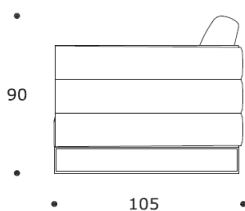

DIVANO | SOFA

IMBOTTITI  
UPHOLSTERY

volume / volume 2,068 m<sup>3</sup>  
colli / boxes 1